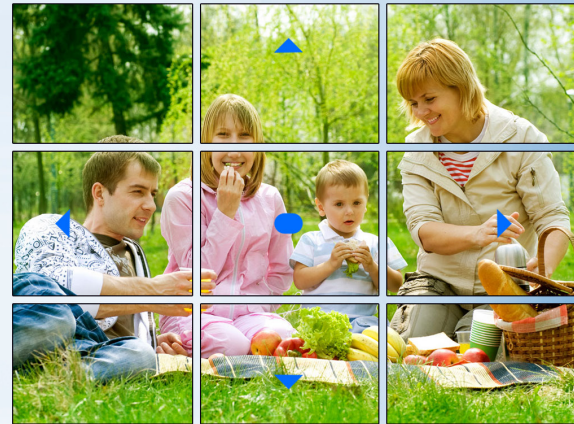

Fisheye lens