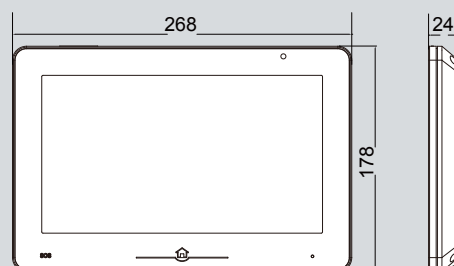

2-Wire Indoor Monitor DT31M

V-TEK

Effective solution to security needs

DESCRIPTION

2-wire system 10 inch digital color TFT monitor with sensitive touch sensor button.

FEATURES

- Menu upgrades and UI redesign;
- User can replace or add ringtones;
- Message communication with neighbors;
- Auto message left under home away mode;
- Pantilt under fisheye mode;
- GSM module is optional via DIY installation;
- Picture memory or SD video recording;
- Image quad-split is supported.

Black/White housing is optional

DIMENSION:

Unit:mm

Pan Tilt & Zoom(Fisheye function)

ZOOM IN or ZOOM OUT to identify everyone at the entrance.

PAN TILT to see individuals up close.

Greater detail is just ONE PUSH away!