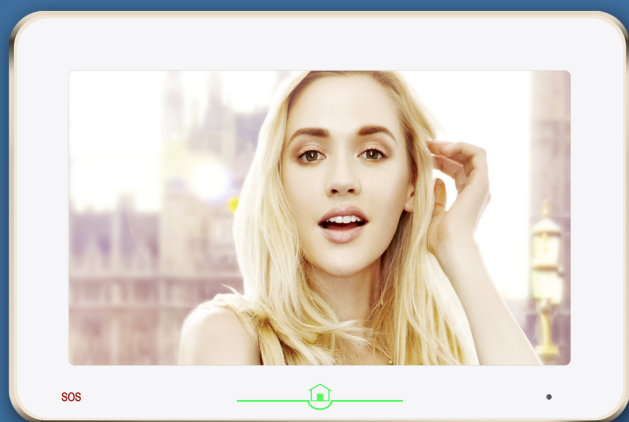

2-Wire Indoor Monitor DT31M

V-TEK

Effective solution to security needs

DESCRIPTION

2-wire system 10 inch digital color TFT monitor with sensitive touch sensor button.

FEATURES

- Menu upgrades and UI redesign;
- User can replace or add ringtones;
- Message communication with neighbors;
- Auto message left under home away mode;
- Pantilt under fisheye mode;
- GSM module is optional via DIY installation;
- Picture memory or SD video recording;
- Image quad-split is supported.

Black/White housing is optional

DIMENSION:

Unit:mm

Pan Tilt & Zoom(Fisheye function)

ZOOM IN or ZOOM OUT to identify everyone at the entrance.

PAN TILT to see individuals up close.

Greater detail is just ONE PUSH away!