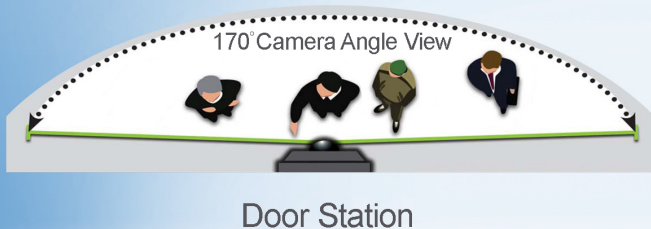

Fisheye lens