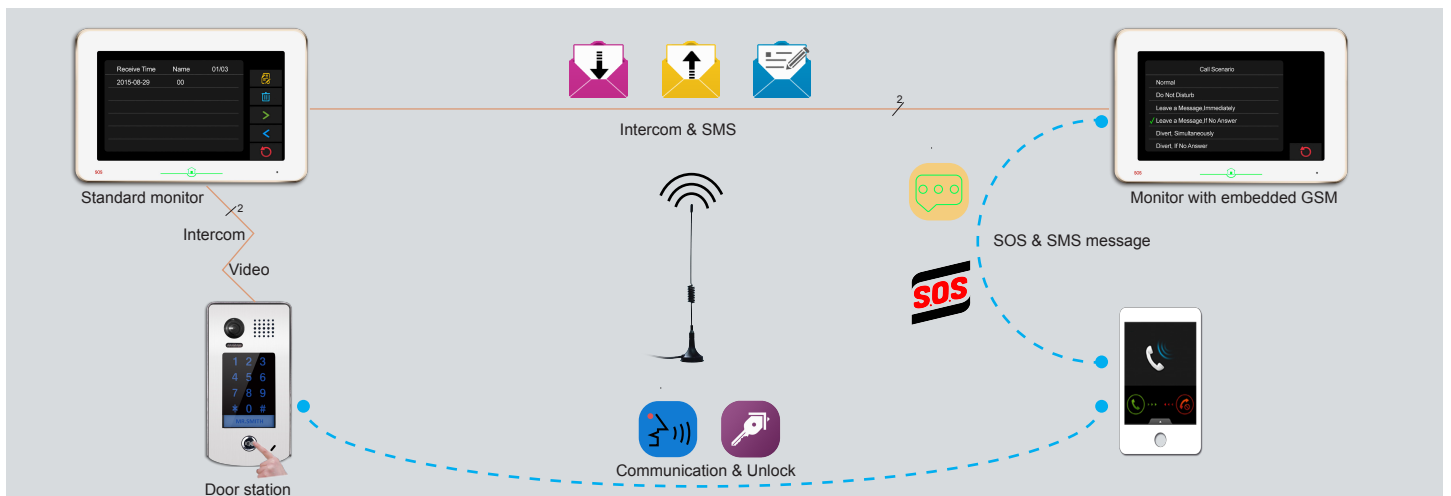

VIDEO INTERCOM & GSM CONNECTION