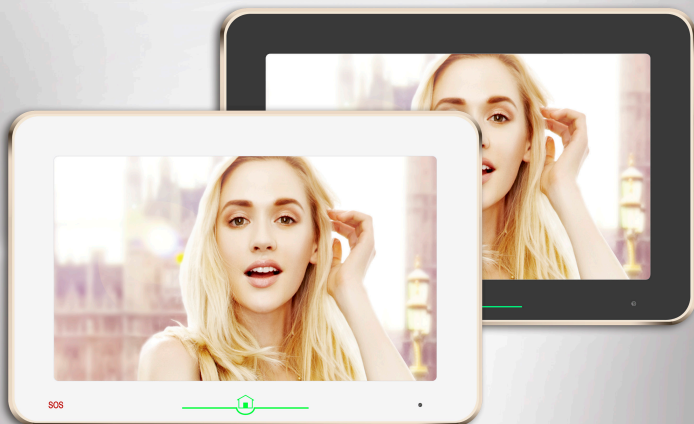

2-Wire Indoor Monitor DT31M

V-TEK

Effective solution to security needs

DESCRIPTION

2-wire system 10 inch digital color TFT monitor with sensitive touch sensor button.

FEATURES

- Menu upgrades and UI redesign;
- User can replace or add ringtones;
- Message communication with neighbors;
- Auto message left under home away mode;
- Pantilt under fisheye mode;
- GSM module is optional via DIY installation;
- Picture memory or SD video recording;
- Image quad-split is supported.

Black/White housing is optional

DIMENSION:

Unit:mm

Pan Tilt & Zoom(Fisheye function)

ZOOM IN or ZOOM OUT to identify everyone at the entrance.

PAN TILT to see individuals up close.

Greater detail is just ONE PUSH away!