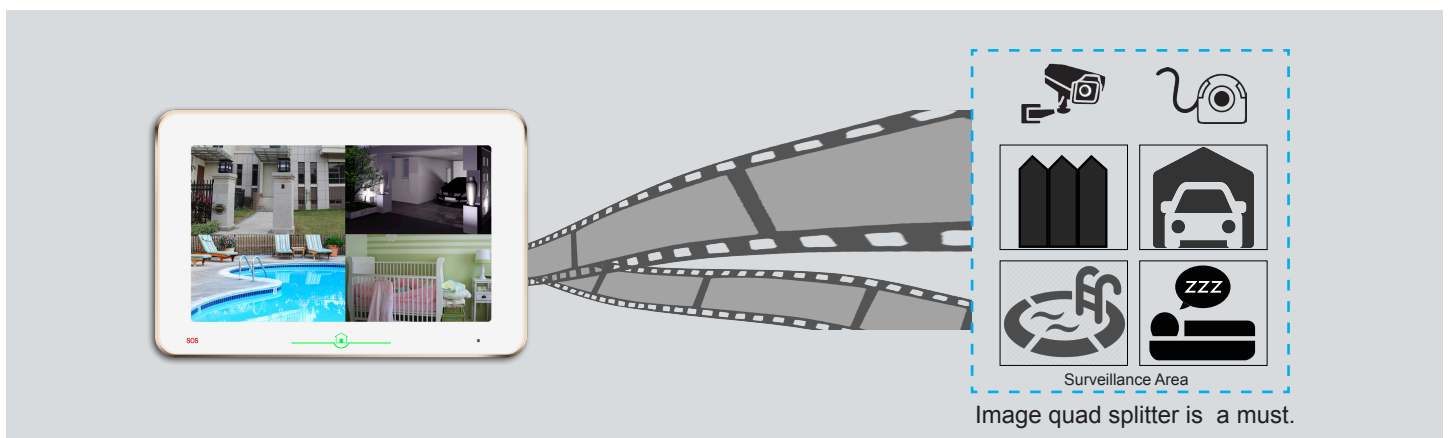

VIDEO QUAD SPLIT