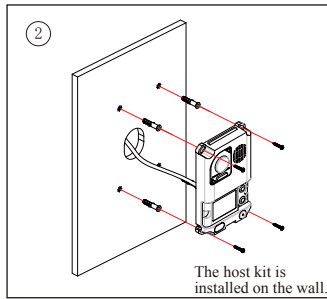

2. Door Station Mounting

Mounting Without Rainy Cover