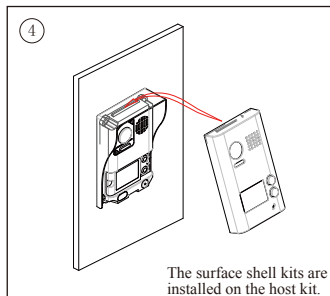

Mounting With Rainy Cover