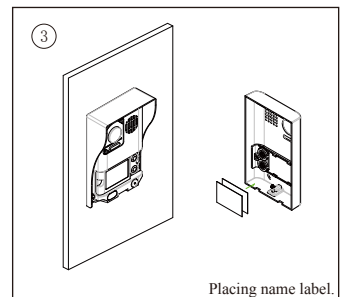

Mounting With Rainy Cover