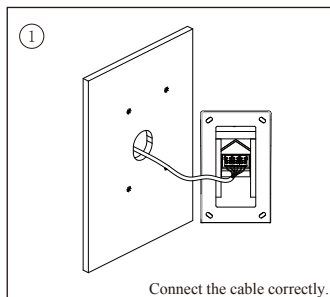

Mounting With Rainy Cover