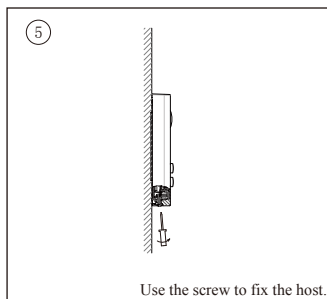

2. Door Station Mounting

Mounting Without Rainy Cover