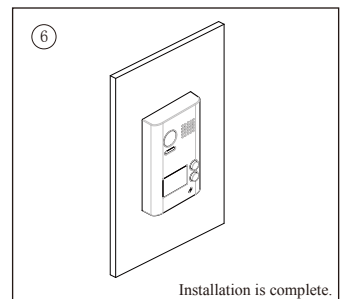

2. Door Station Mounting

Mounting Without Rainy Cover