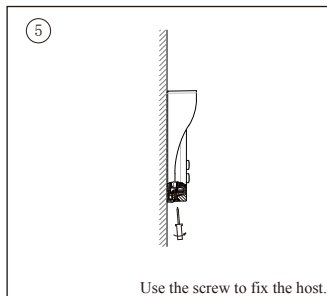

Mounting With Rainy Cover