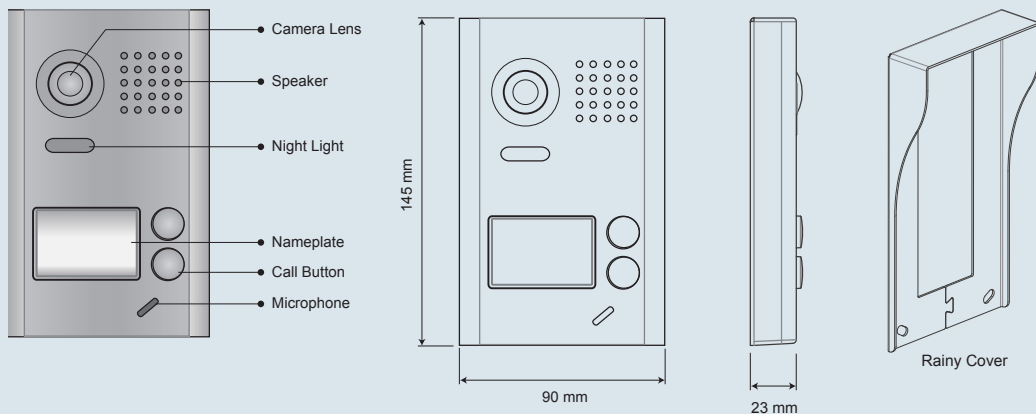

1. Parts and Functions

JP/LK: Lock control jumper, to select the lock type.

Main Connect Port: To connect the bus line and the electronic locks.

BUS: Connect to the bus line, no polarity.

PL: External lock power input, connect to the power positive(power +).

S+: Lock power(+) output.

S-: Lock power(-) output, connect to the power(-) input of locks(only when using the camera to power the locks, if using the external power supply for the locks, the S- will not be connected).