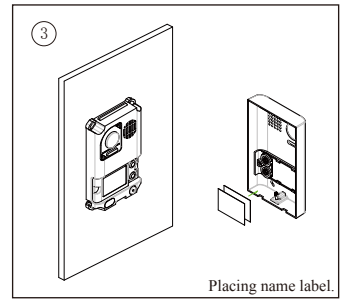

2. Door Station Mounting

Mounting Without Rainy Cover