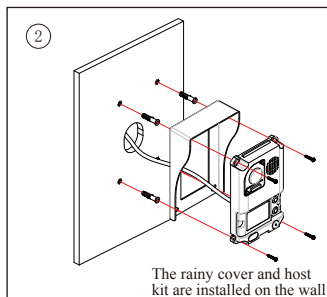

Mounting With Rainy Cover