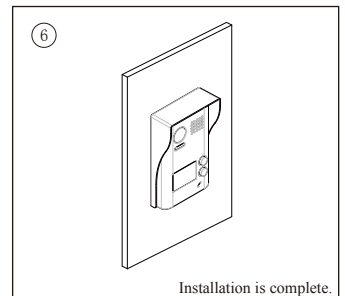

Mounting With Rainy Cover