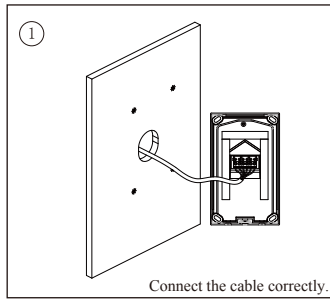

2. Door Station Mounting

Mounting Without Rainy Cover