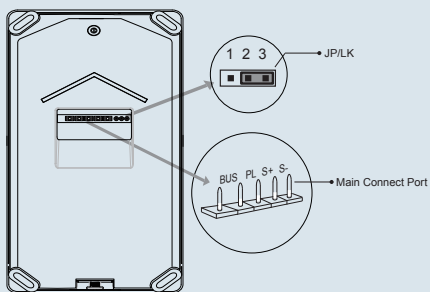

### DIMENSION

### FEATURES

- ▶ Zinc alloy panel;
- ▶ High resolution camera;
- ▶ 105° visual angle;
- ▶ Auto-sensor light illumination;
- ▶ Large nameplate display;
- ▶ Surface mounting w or w/o rainy cover;
- ▶ IP54 weatherproof rate;
- ▶ One/two buttons choose.

# 1. Parts and Functions

**JP/LK:** Lock control jumper, to select the lock type.

**Main Connect Port:** To connect the bus line and the electronic locks.

**BUS:** Connect to the bus line, no polarity.

**PL:** External lock power input, connect to the power positive(power +).