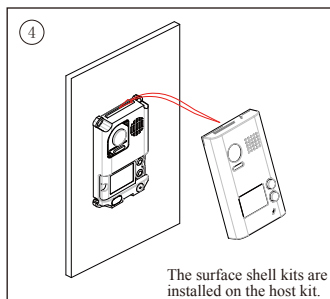

2. Door Station Mounting

Mounting Without Rainy Cover